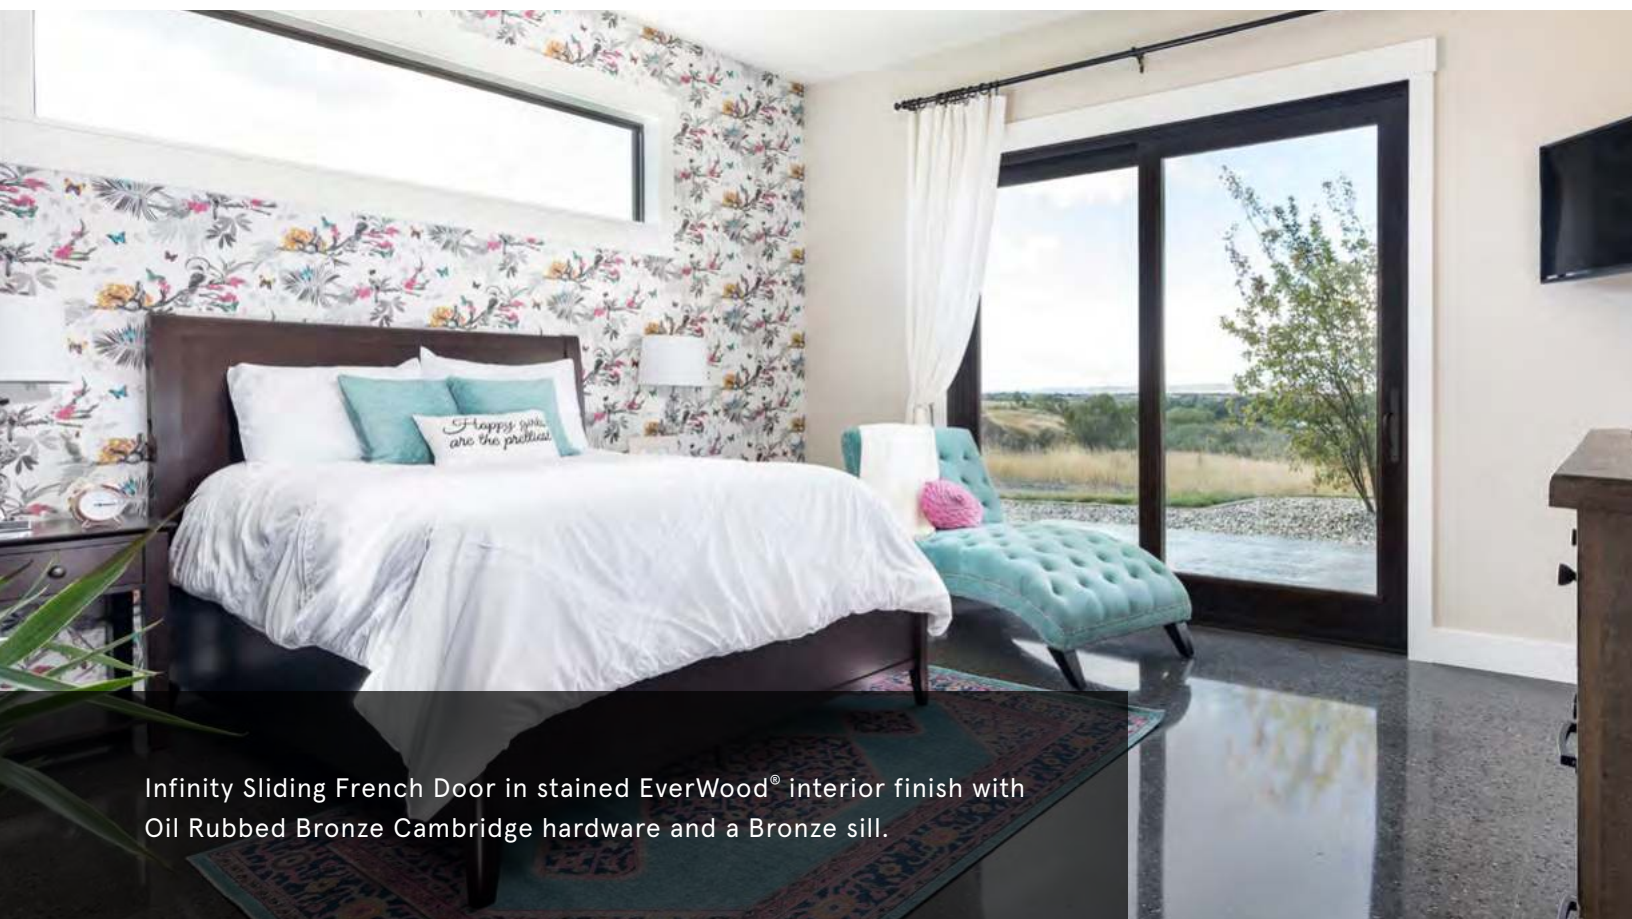

- Carefully designed to offer the traditional wider profile of a classic French door
- Space-saving sliding operation won't interfere with your home's furniture or décor
- Customizable in 2, 3 or 4 panel configurations up to 16-feet wide for panoramic views
- Multi-point locking system for a sense of security
- Top-hung screen glides easily
- Optional footbolt provides additional peace-of-mind
- Engineered to keep the outdoors out and perform at light commercial performance grade ratings that exceed residential requirements